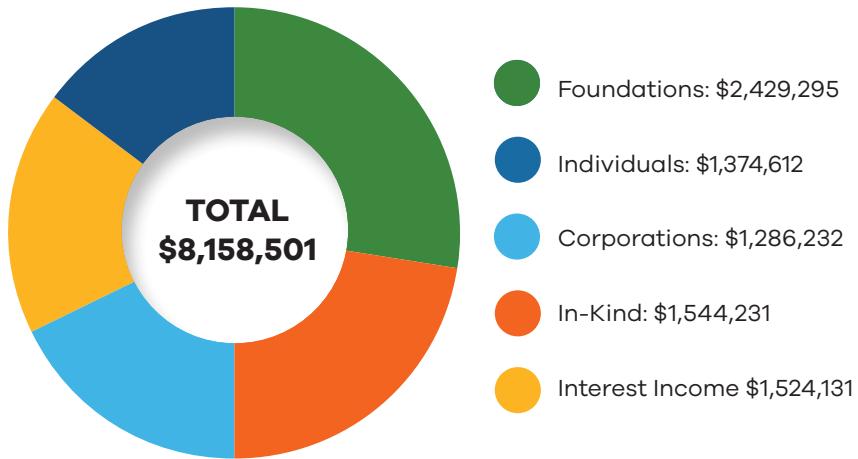

2017 REVENUE BY DONOR TYPE