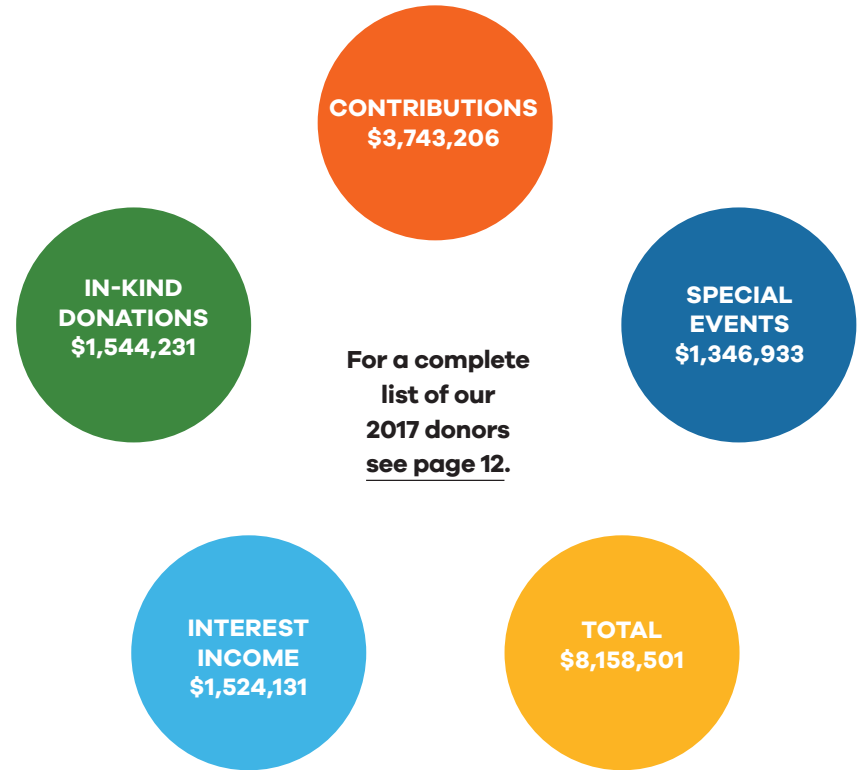

For a complete list of our 2017 donors see [page 12](#).

2017 REVENUE BY SUPPORT TYPE

These generous contributions allow Denver Health to fulfill its mission to its patients and the city of Denver, and our community is healthier as a result.