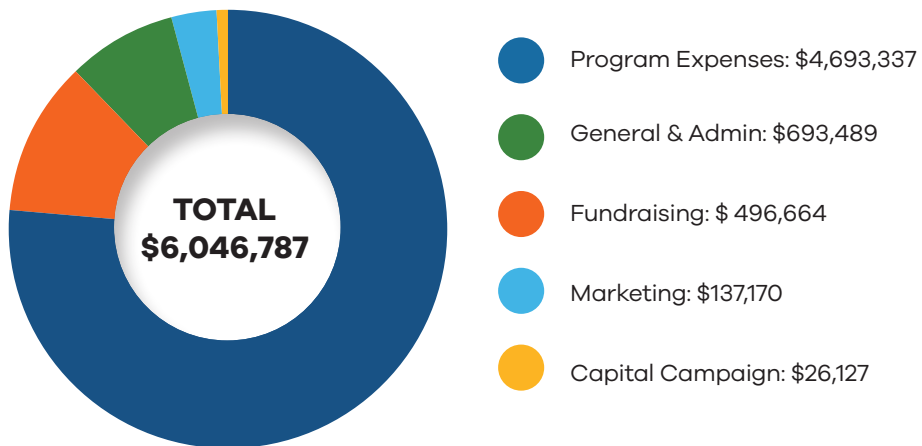

2017 EXPENSES BY CATEGORY

2017 REVENUE DISTRIBUTION

Program	Revenue
Behavioral Health	$242,994
Community Health Services	$1,051,490
Emergency Medicine	$10,918
Managed Care	$154,681
Medicine	$1,027,609
Nursing	$80,000
Orthopedics	$126,568
Other	$538,999
Patient Assistance	$261,393
Pediatrics	$1,471
Poison Center	$49,403
Public Health	$220,048
Southwest Health Clinic	$150,000
Trauma	$80,418
Volunteer Services	$545,689
Women, Child, Adolescents	$151,656

TOTAL: $4,963,337